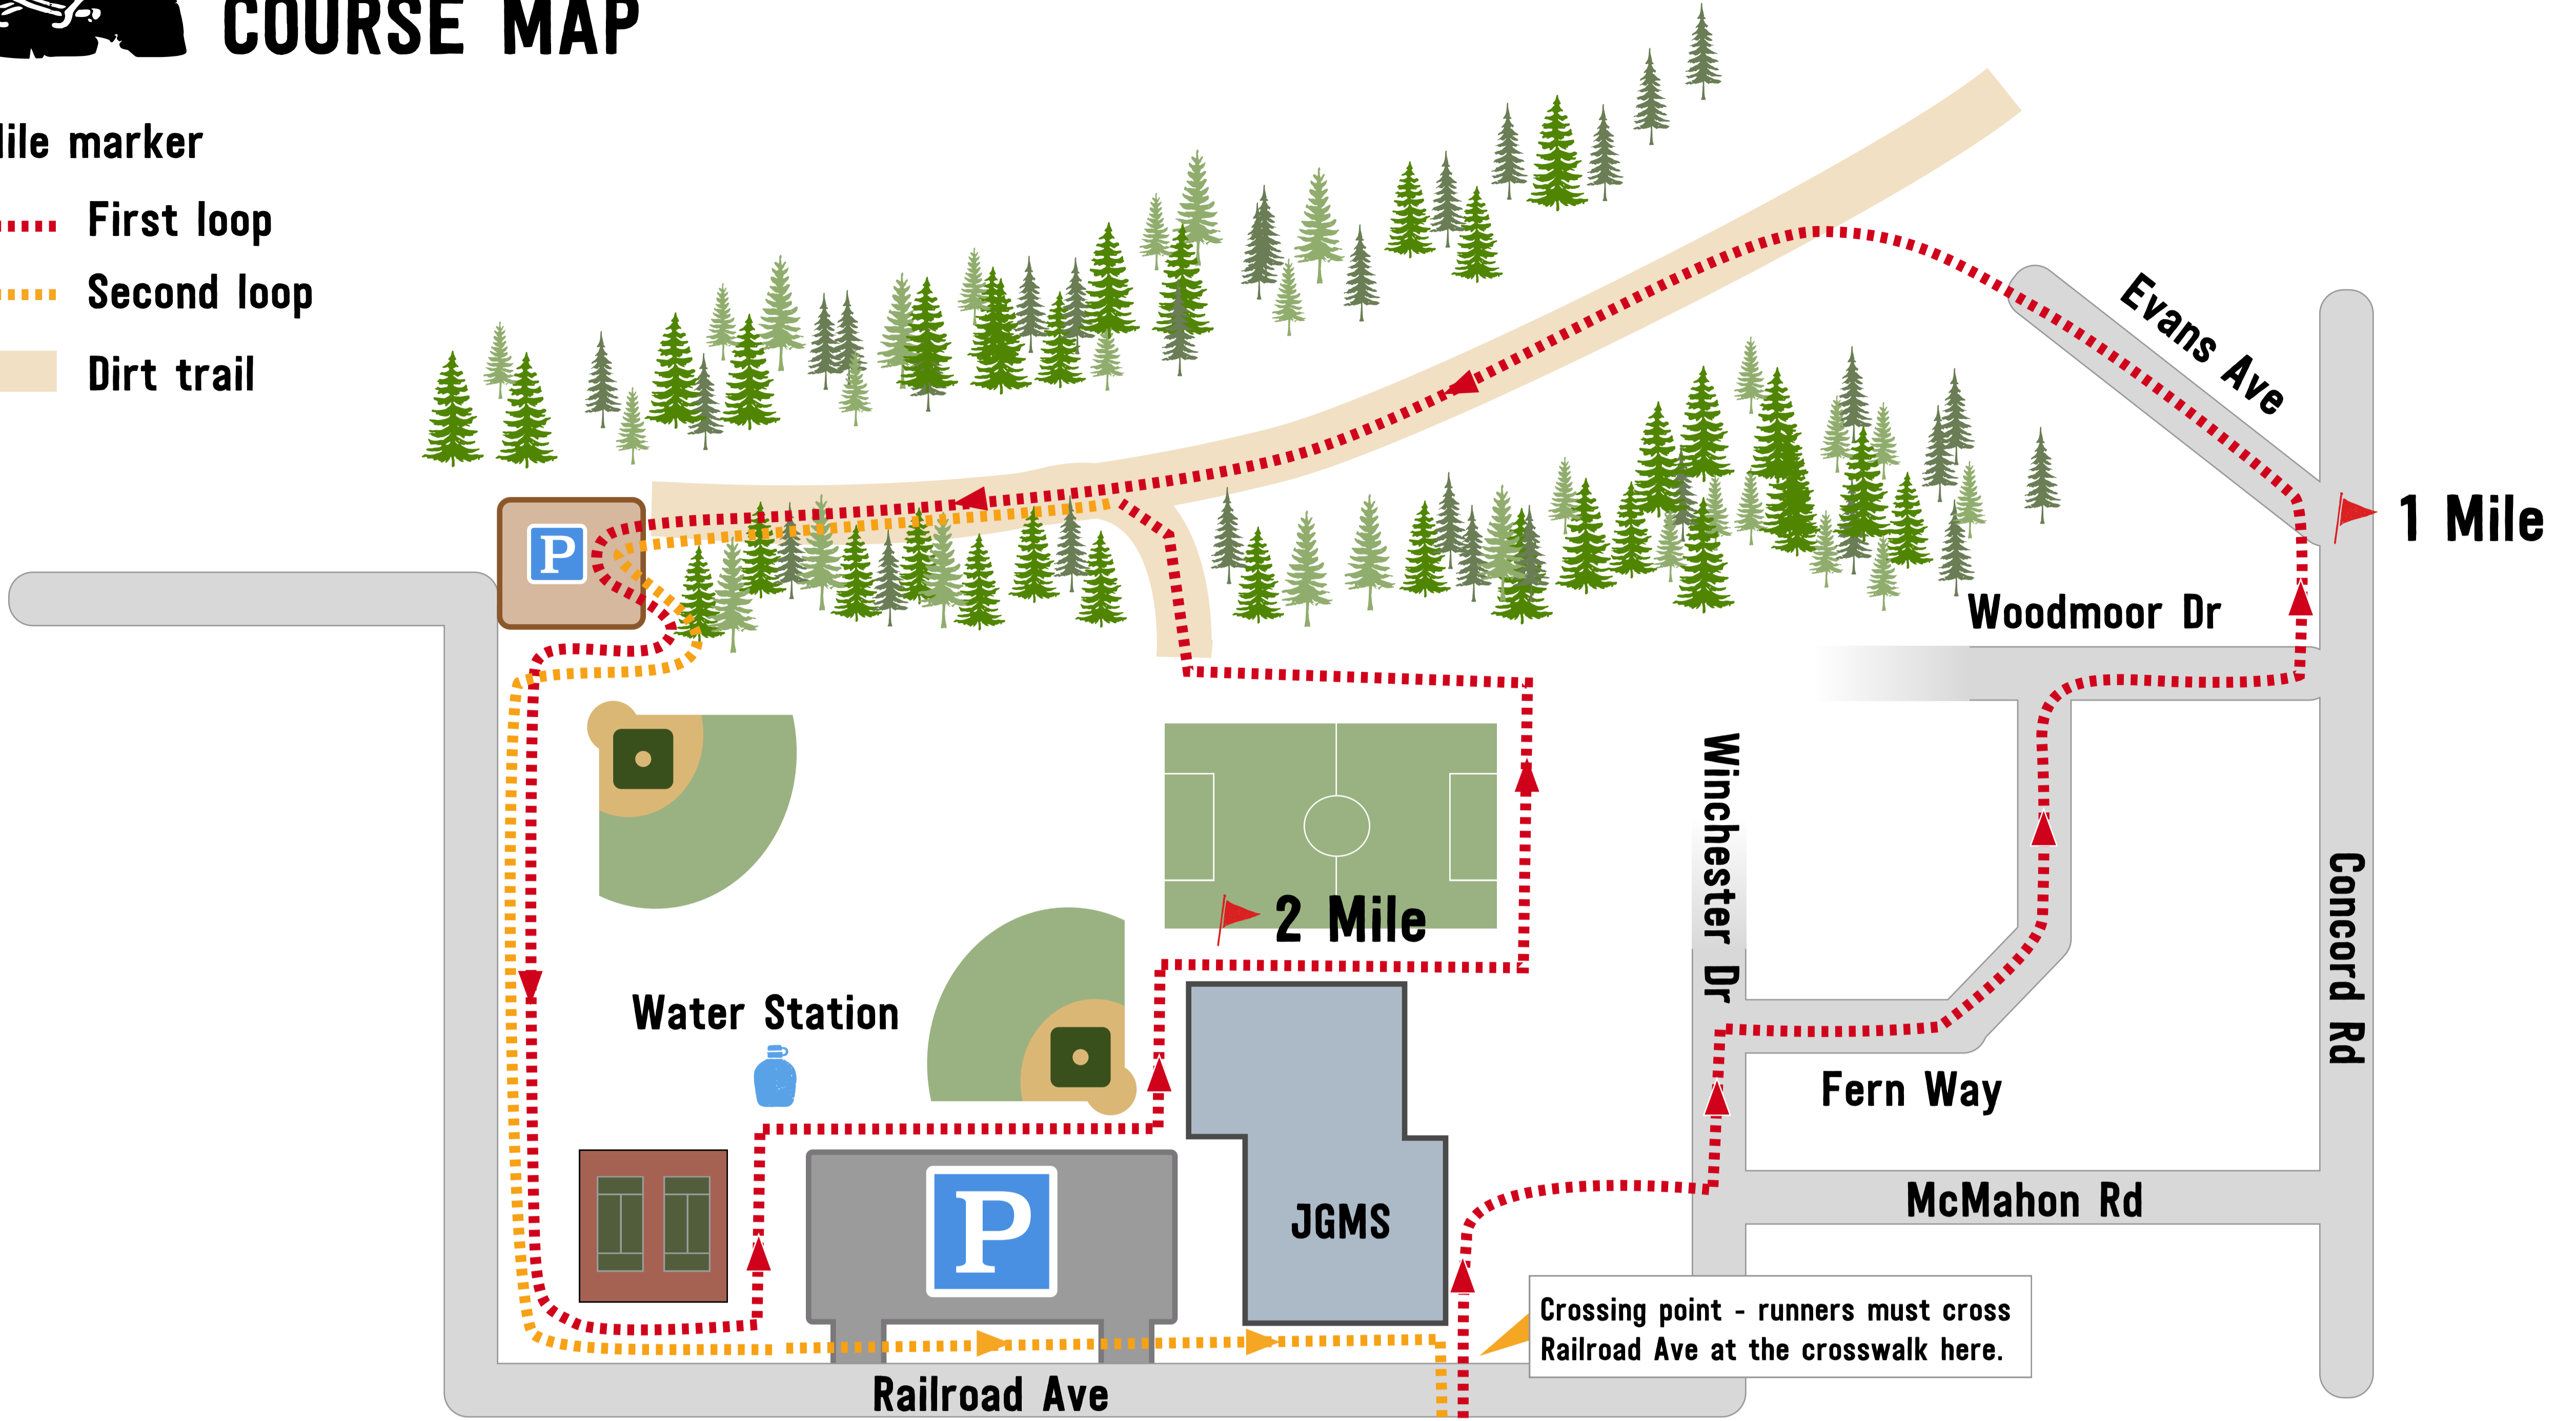

SWAG FLAG 5K COURSE MAP

- Mile marker
- First loop
- Second loop
- Dirt trail

Crossing point - runners must cross Railroad Ave at the crosswalk here.

Start and Finish are both located at the 100m starting line on the track. Runners do one complete lap of the track before heading out.